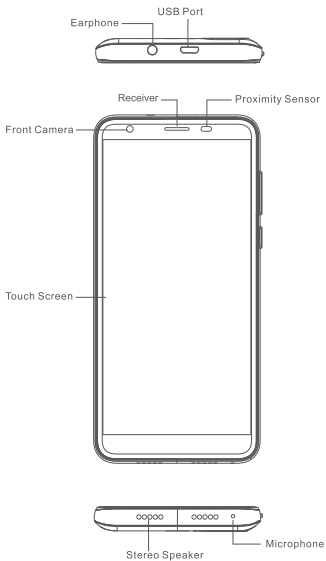

Overview

Overview

Accessories

Fast Charger

USB Cable

Battery

C8 4G is included an internal battery.

You can track your battery status with the icon showed on the top right of the screen. As microwave ovens, stoves, or radiators, batteries may explode when overheated.

Dimensions

Height: 147mm
Width: 70.5mm
Thickness: 10.2mm
Weight: 180g

Package contents

1*USB Cable	1*multi-language manual
1*Charger	1*Screen protector
1*SIM card pin	1*Phone case

Visão geral

Visão geral

Accessori