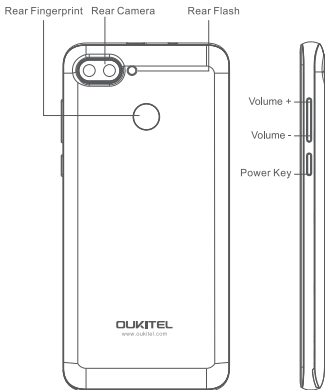

Overview

Overview

Accessories

Fast Charger

USB Cable

Battery

C8 4G is included an internal battery.

You can track your battery status with the icon showed on the top right of the screen. As microwave ovens, stoves, or radiators, batteries may explode when overheated.