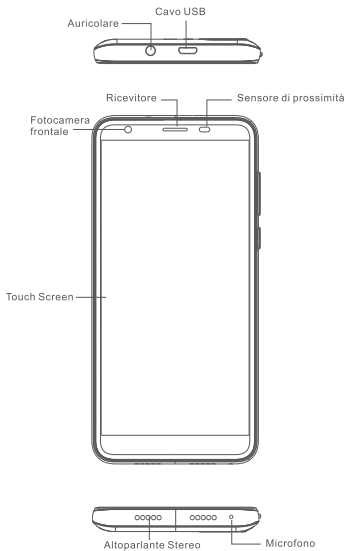

4G: B1/B3/B7/B20

SIM Card Slot: Dual SIM, Nano + Nano (microSD card uses SIM 2 slot)

Other Features

Video: AVI, MP4, WMV, RMVB, MKV, MOV, ASF, RM, FLV

Audio: FLAC, APE, AAC, MKA, MP3, M4A, AMR, ALAC, WAV

Image: JPEG, BMP, GIF, PNG

Dimensions

Height: 147mm
Width: 70.5mm
Thickness: 10.2mm
Weight: 180g

Package contents

1*USB Cable	1*multi-language manual
1*Charger	1*Screen protector
1*SIM card pin	1*Phone case

Visão geral

Visão geral

Accessori